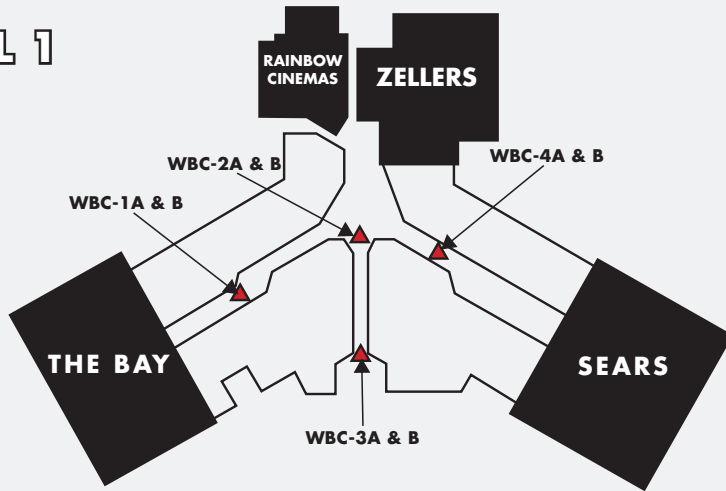

ETOBICOKE, ON • TORONTO MARKET

Woodbine Centre is a regional shopping centre located in Etobicoke and has one of the most unique shopping environments in Ontario. Fantasy Fair, a 58,000 square-foot indoor amusement park, provides drawing potential from far beyond the trade area.

ANNUAL VISITORS

- 5,813,212

PRODUCTS AVAILABLE

	PRODUCT	SIZE	2010 RATE (4 WEEKS/NET)	INSTALLATION	PRODUCTION PER FACE
●	RIGIFLEX MALL BANNER (DOUBLE SIDED)	12' W x 16' H	\$6,600	\$975	\$1,387
●	PANOMAX MALL BANNER (DOUBLE SIDED)	12' W x 16' H	\$6,600	\$2,500	\$1,387
▲	MALL POSTER	4' W x 6' H	\$800 / FACE	N/A	\$160

LEVEL 1

LEVEL 2

VENUE MAP

WOODBINE CENTRE MEDIA PORTFOLIO

12' W x 16' H Panomax Mall Banner

12' W x 16' H Rigiflex Mall Banner

4' W x 6' H Mall Poster

4' W x 6' H Mall Poster