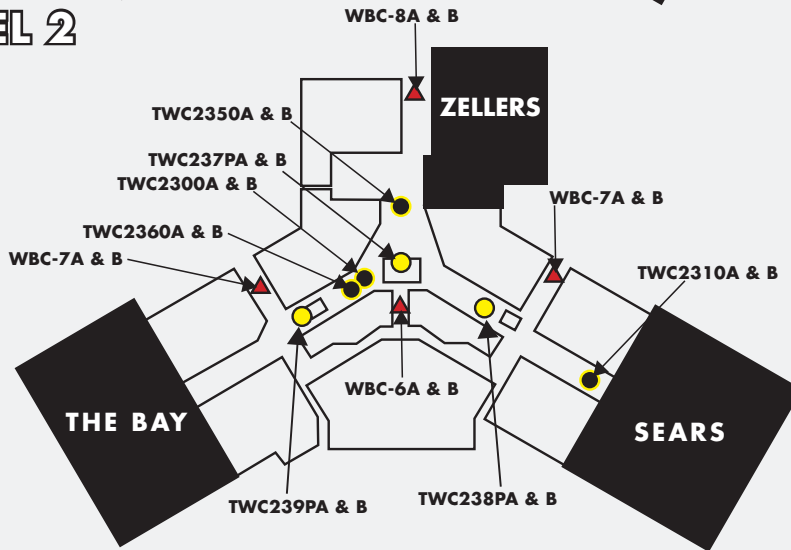

ETOBICOKE, ON • TORONTO MARKET

Woodbine Centre is a regional shopping centre located in Etobicoke and has one of the most unique shopping environments in Ontario. Fantasy Fair, a 58,000 square-foot indoor amusement park, provides drawing potential from far beyond the trade area.

ANNUAL VISITORS

- 5,813,212

PRODUCTS AVAILABLE

	PRODUCT	SIZE	2010 RATE (4 WEEKS/NET)	INSTALLATION	PRODUCTION PER FACE
●	RIGIFLEX MALL BANNER (DOUBLE SIDED)	12' W x 16' H	\$6,600	\$975	\$1,387
●	PANOMAX MALL BANNER (DOUBLE SIDED)	12' W x 16' H	\$6,600	\$2,500	\$1,387
▲	MALL POSTER	4' W x 6' H	\$800 / FACE	N/A	\$160

LEVEL 1

LEVEL 2

VENUE MAP

WOODBINE CENTRE MEDIA PORTFOLIO

12' W x 16' H Panomax Mall Banner

12' W x 16' H Rigiflex Mall Banner

4' W x 6' H Mall Poster

4' W x 6' H Mall Poster