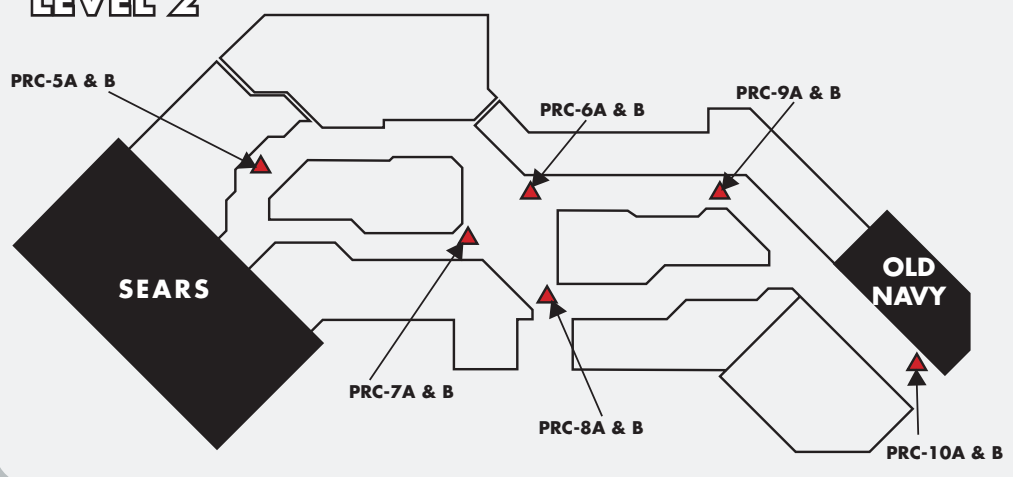

ANNUAL VISITORS

- 8,801,051

PRODUCTS AVAILABLE

	PRODUCT	SIZE	2010 RATE (4 WEEKS/NET)	INSTALLATION	PRODUCTION PER FACE
	MALL POSTER	4' W x 6' H	\$ 800 / FACE	N/A	\$ 160
MALL DISPLAYS/ CAR DISPLAYS/KIOSKS		Please contact a Clear Channel Outdoor Account Executive for details.			

LEVEL 1

LEVEL 2

VENUE MAP

4' W x 6' H Mall Poster

4' W x 6' H Mall Poster

4' W x 6' H Mall Poster

4' W x 6' H Mall Poster

MEDIA CATALOGUE