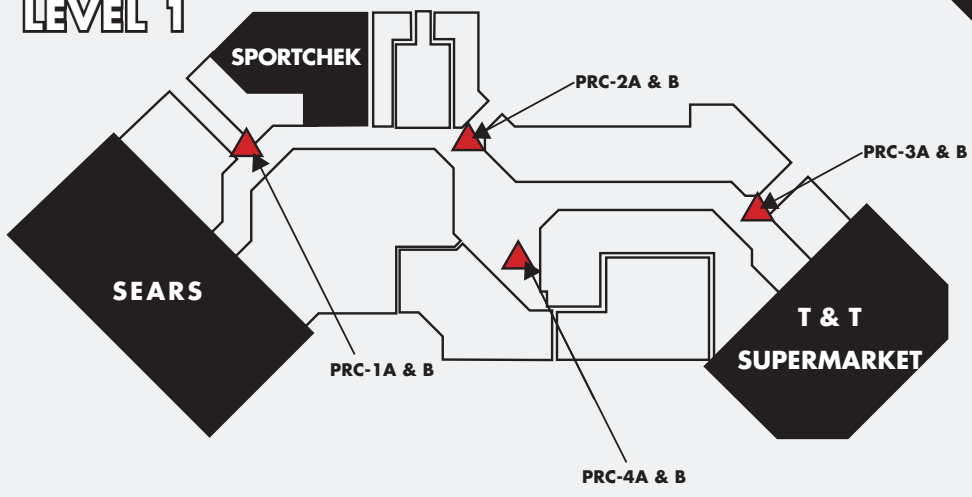

THORNHILL, ON • TORONTO MARKET

The Promenade is situated in the north quadrant of the Greater Toronto Area, serving the communities of Thornhill, Richmond Hill, Woodbridge and Maple. The trade area has experienced some of the highest population growth in Canada. Household income is also generally in a higher bracket in The Promenade's primary trading area.

ANNUAL VISITORS

- 8,801,051

PRODUCTS AVAILABLE

	PRODUCT	SIZE	2010 RATE (4 WEEKS/NET)	INSTALLATION	PRODUCTION PER FACE
	MALL POSTER	4' W x 6' H	\$ 800 / FACE	N/A	\$ 160
MALL DISPLAYS/ CAR DISPLAYS/KIOSKS		Please contact a Clear Channel Outdoor Account Executive for details.			

LEVEL 1

LEVEL 2

VENUE MAP

4' W x 6' H Mall Poster

4' W x 6' H Mall Poster

4' W x 6' H Mall Poster

4' W x 6' H Mall Poster

MEDIA CATALOGUE