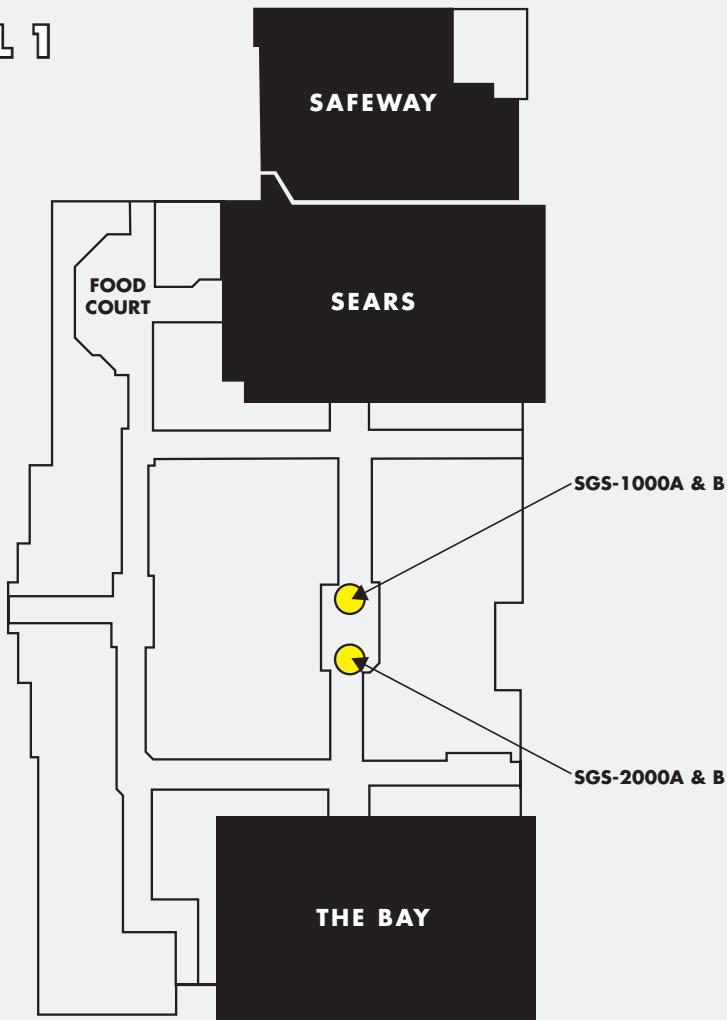

SOUTHGATE SHOPPING CENTRE

EDMONTON, AB • EDMONTON MARKET

Southgate Centre is a market dominant fashion centre located in south Edmonton. Situated in an affluent trading area, the centre's unique mix of national, regional and independent retailers attracts loyal and upscale shoppers. The simple layout, state-of-the-art Food Festival and bright open design provide a modern atmosphere and a unique shopping experience.

ANNUAL VISITORS

- 9,592,559

PRODUCTS AVAILABLE

	PRODUCT	SIZE	2010 RATE (4 WEEKS/NET)	INSTALLATION	PRODUCTION PER FACE
	MAIL BANNER (DOUBLE SIDED)	9' W x 12' H	\$ 5,400	\$ 975	\$ 1,066

LEVEL 1

N

VENUE MAP

SOUTHGATE MEDIA PORTFOLIO

9' W x 12' H Mall Banner

9' W x 12' H Mall Banner

9' W x 12' H Mall Banner

9' W x 12' H Mall Banner

MEDIA CATALOGUE