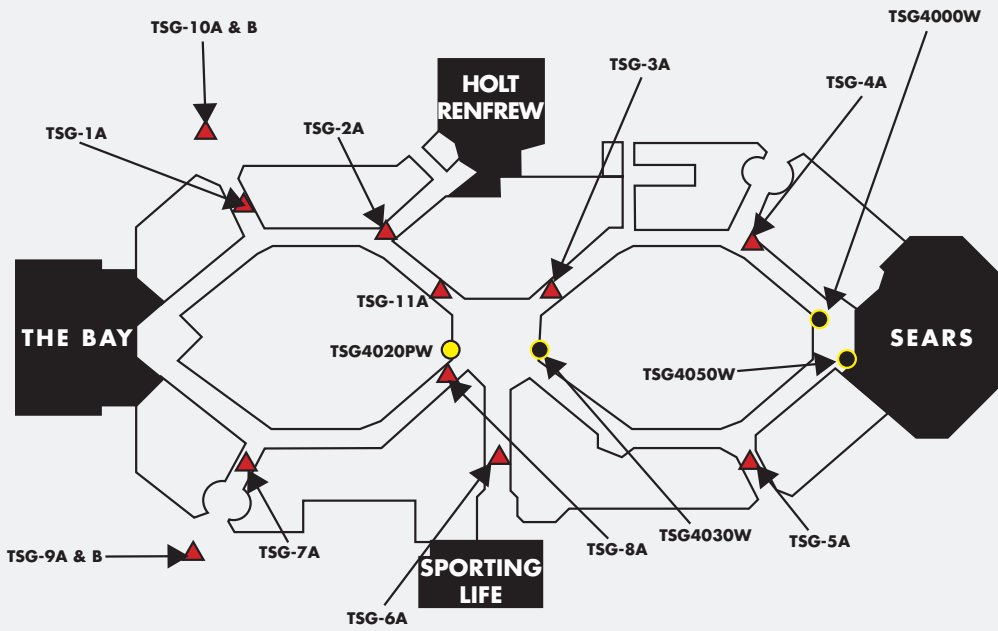

## TORONTO, ON • TORONTO MARKET

Sherway Gardens is the shopping centre of distinction and the fashion / lifestyle authority of the western suburbs of Toronto. Located in one of the wealthiest regions in Canada, the centre is served by Hwy. 427 and the QEW. Due to its location and exclusive merchandise mix, Sherway Gardens continues to be the centre of choice for quality Canadian and international retailers.

### PRODUCTS AVAILABLE

	PRODUCT	SIZE	2010 RATE (4 WEEKS/NET)	INSTALLATION	PRODUCTION PER FACE
▲	MALL POSTER	4' W x 6' H	\$1,000 / FACE	N/A	\$160
●	RIGIFLEX MALL BANNER (SINGLE SIDED)	12' W X 16' H	\$4,600 / FACE	\$975	\$1,387
●	PANOMAX MALL BANNER (SINGLE SIDED)	12' W x 16' H	\$4,600 / FACE	\$ 2,500	\$1,387

# LEVEL 1

N

VENUE MAP

12' W x 16' H Mall Banner

12' W x 16' H Mall Banner

4' W x 6' H Mall Poster

4' W x 6' H Mall Poster

MEDIA CATALOGUE