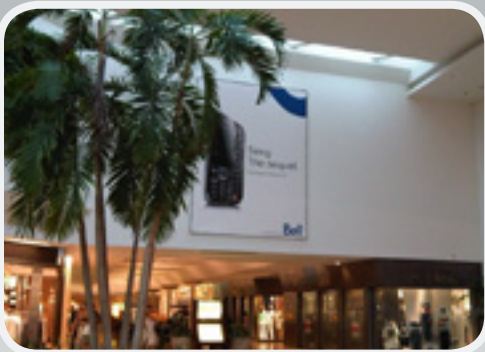

12' W x 16' H Mall Banner