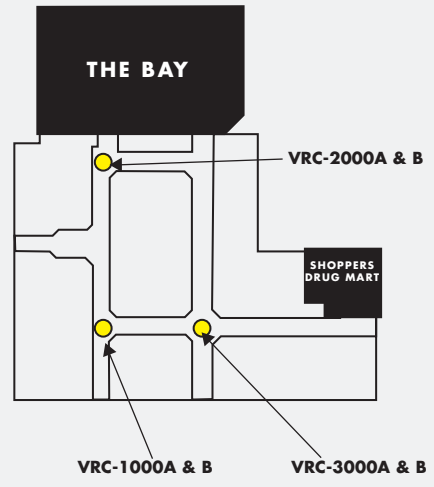

RICHMOND, BC • VANCOUVER MARKET

Located on the busiest commercial area of Richmond, BC, Richmond Centre hosts 240 stores with a diverse selection of national and independent retailers. Richmond Centre is also located just minutes away from the Vancouver International Airport and 30 minutes from the downtown core.

ANNUAL VISITORS

- 12,170,475

PRODUCTS AVAILABLE

	PRODUCT	SIZE	2010 RATE (4 WEEKS/NET)	INSTALLATION	PRODUCTION PER FACE
●	MAIL BANNER (DOUBLE SIDED)	9' W x 12' H	\$5,400	\$975	\$1,066
▲	MALL POSTER	4' W x 6' H	\$800 / FACE	N/A	\$160
)	TRUMPET BANNERS	2' W x 7' H	\$440 / FACE	\$90 + \$650 LIFT CHARGE	\$200

LEVEL 1

VENUE MAP

RICHMOND CENTRE MEDIA PORTFOLIO

9' W x 12' H Mall Banner

9' W x 12' H Mall Banner

9' W x 12' H Mall Poster

2' W x 7' H Trumpet Banner

MEDIA CATALOGUE