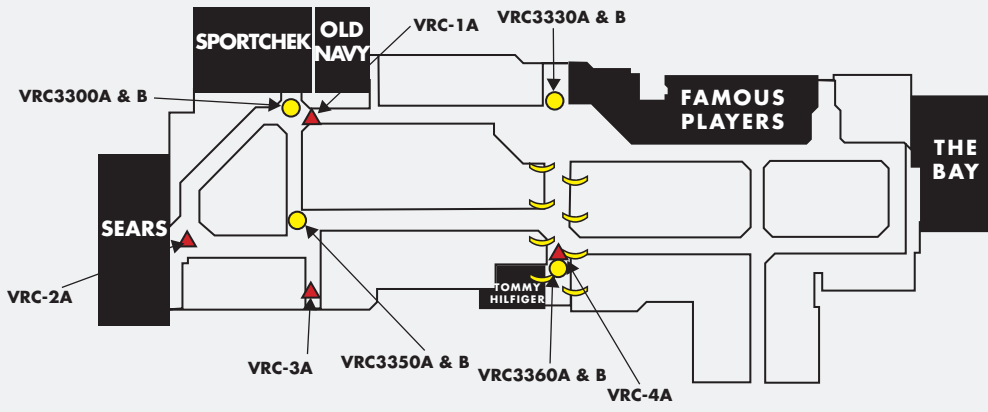

RICHMOND, BC • VANCOUVER MARKET

Located on the busiest commercial area of Richmond, BC, Richmond Centre hosts 240 stores with a diverse selection of national and independent retailers. Richmond Centre is also located just minutes away from the Vancouver International Airport and 30 minutes from the downtown core.

ANNUAL VISITORS

- 12,170,475

PRODUCTS AVAILABLE

	PRODUCT	SIZE	2010 RATE (4 WEEKS/NET)	INSTALLATION	PRODUCTION PER FACE
●	MAIL BANNER (DOUBLE SIDED)	9' W x 12' H	\$5,400	\$975	\$1,066
▲	MALL POSTER	4' W x 6' H	\$800 / FACE	N/A	\$160
)	TRUMPET BANNERS	2' W x 7' H	\$440 / FACE	\$90 + \$650 LIFT CHARGE	\$200

LEVEL 1

VENUE MAP

RICHMOND CENTRE MEDIA PORTFOLIO

9' W x 12' H Mall Banner

9' W x 12' H Mall Banner

9' W x 12' H Mall Poster

2' W x 7' H Trumpet Banner

MEDIA CATALOGUE