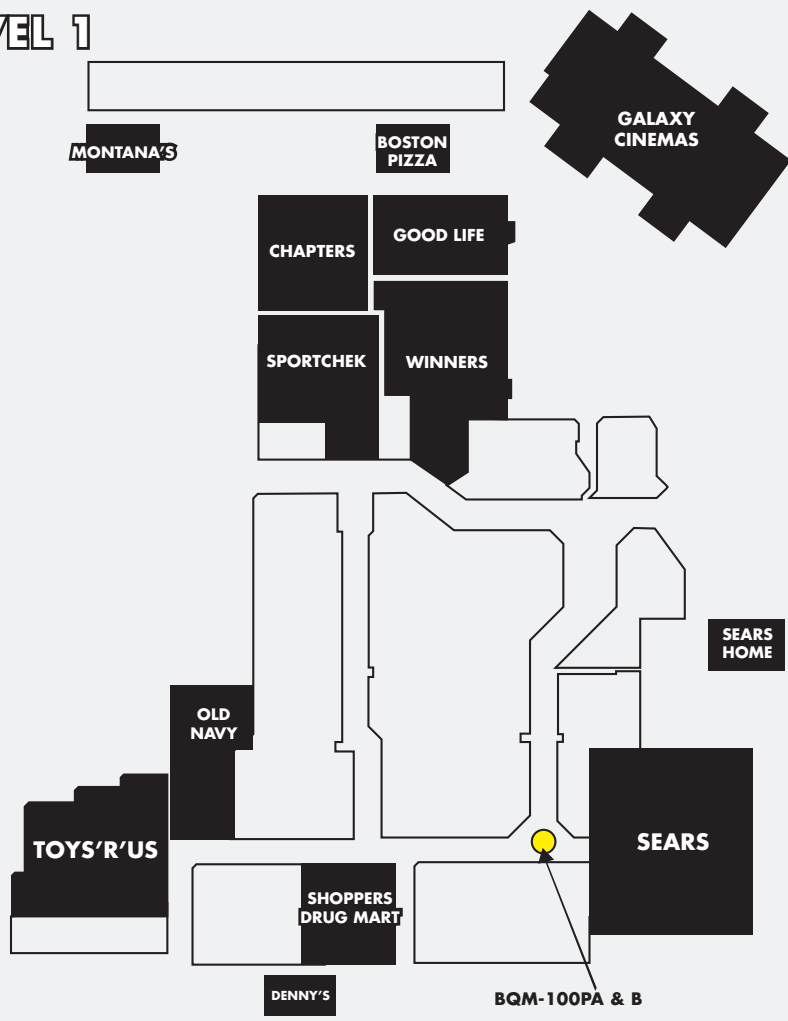

**BELLEVILLE, ON • BELLEVILLE MARKET**

Quinte Mall enjoys excellent visibility and access from Highway 401, a strong and loyal customer base and great future potential, with its exceptionally large 50 km trade area. The commercial offering in this market-dominant mall includes an Old Navy store, an Eddie Bauer concept and a large format Shopper’s Drug Mart with a beauty boutique. The mall’s ambience and a strong customer-service program solidifies Quinte Mall’s position as the retail hub of its community.

**ANNUAL VISITORS**

- 4,485,977

**PRODUCTS AVAILABLE**

	PRODUCT	SIZE	2010 RATE (4 WEEKS/NET)	INSTALLATION	PRODUCTION PER FACE
●	PANOMAX MALL BANNER	9' W x 12' H	\$4,600	\$2,500	\$1,178

LEVEL 1

N

VENUE MAP

# QUINTE MALL MEDIA PORTFOLIO

9' W x 12' H Panomax Mall Banner

9' W x 12' H Panomax Mall Banner

MEDIA CATALOGUE