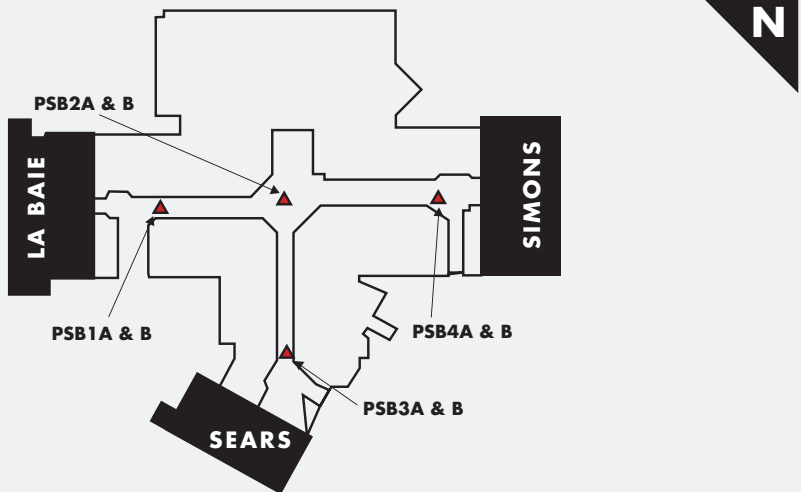

## ST. BRUNO, QC • MONTRÉAL MARKET

Located on Montréal's south shore in St-Bruno-de-Montarville, Promenade St. Bruno draws from a trading area of over 730,000 people. The Centre is situated at the intersection of Highways 30 and 116. Major anchor stores include Sears, La Baie and Zellers.

### PRODUCTS AVAILABLE

	PRODUCT	SIZE	2010 RATE (4 WEEKS/NET)	INSTALLATION	PRODUCTION PER FACE
	RIGIFLEX MALL BANNER (DOUBLE SIDED)	12' W x 16' H	\$5,400	\$975	\$1,387
	PANOMAX MALL BANNER (DOUBLE SIDED)	12' W x 16' H	\$5,400	\$2,500	\$1,387
	MALL POSTER	4' W x 6' H	\$800 / FACE	N/A	\$160

## LEVEL 1

## LEVEL 2

VENUE MAP