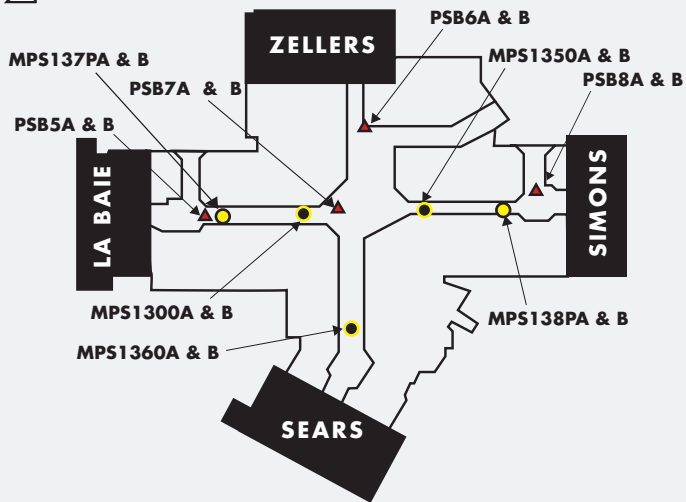

## ST. BRUNO, QC • MONTRÉAL MARKET

Located on Montréal's south shore in St-Bruno-de-Montarville, Promenade St. Bruno draws from a trading area of over 730,000 people. The Centre is situated at the intersection of Highways 30 and 116. Major anchor stores include Sears, La Baie and Zellers.

### PRODUCTS AVAILABLE

	PRODUCT	SIZE	2010 RATE (4 WEEKS/NET)	INSTALLATION	PRODUCTION PER FACE
	RIGIFLEX MALL BANNER (DOUBLE SIDED)	12' W x 16' H	\$5,400	\$975	\$1,387
	PANOMAX MALL BANNER (DOUBLE SIDED)	12' W x 16' H	\$5,400	\$2,500	\$1,387
	MALL POSTER	4' W x 6' H	\$800 / FACE	N/A	\$160

## LEVEL 1

## LEVEL 2

VENUE MAP