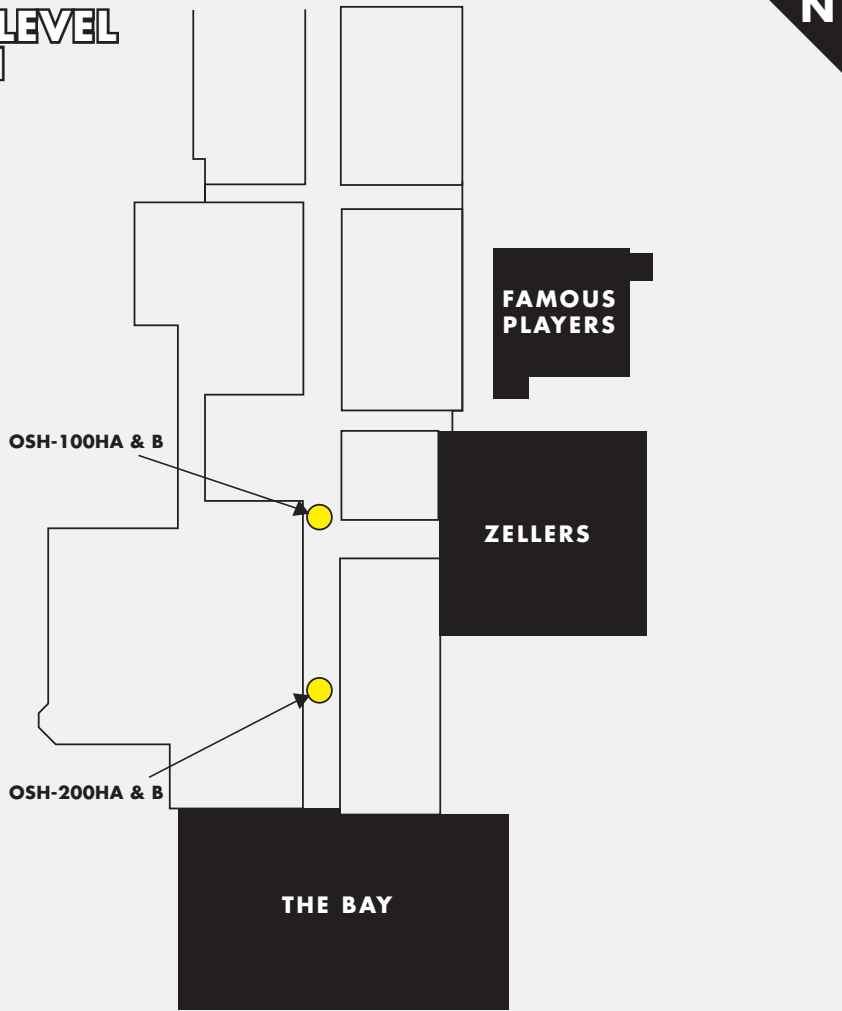

OSHAWA, ON • OSHAWA MARKET

Strategically located 45 minutes east of Toronto off of Hwy 401, Oshawa Centre now hosts 200 tenants. Major department stores and marquee retailers are included in this super regional shopping destination.

ANNUAL VISITORS

- 8,946,233

PRODUCTS AVAILABLE

	PRODUCT	SIZE	2010 RATE (4 WEEKS/NET)	INSTALLATION	PRODUCTION PER FACE
●	PANOMAX MALL BANNER (DOUBLE SIDED)	12' W x 16' H	\$ 5,400	\$ 975	\$ 1,066

MAIN LEVEL SOUTH

VENUE MAP

OSHAWA MALL MEDIA PORTFOLIO

12' W x 16' H Panomax Mall Banner

12' W x 16' H Panomax Mall Banner

12' W x 16' H Panomax Mall Banner

12' W x 16' H Panomax Mall Banner

MEDIA CATALOGUE