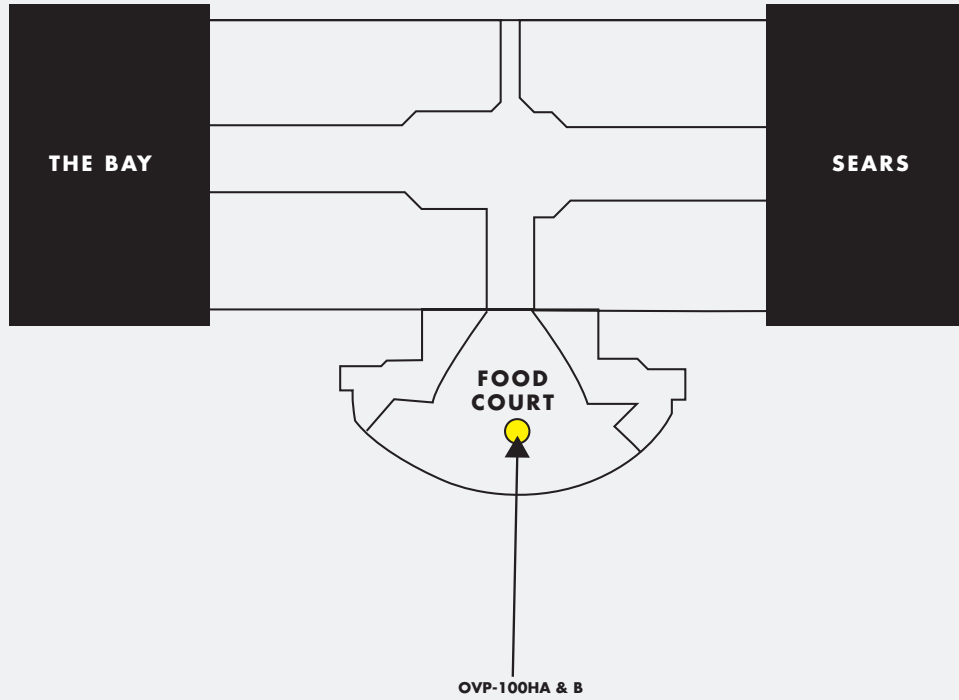

ANNUAL VISITORS

- 3,742,604

PRODUCTS AVAILABLE

	PRODUCT	SIZE	2010 RATE (4 WEEKS/NET)	INSTALLATION	PRODUCTION PER FACE
●	MAIL BANNER (DOUBLE SIDED)	9' W x 12' H	\$ 4,600	\$ 975	\$ 1,387
	MALL DISPLAYS/ CAR DISPLAYS/KIOSKS		Please contact a Clear Channel Outdoor Account Executive for details.		

LEVEL 2

N

VENUE MAP

9' W x 12' H Mall Banner

9' W x 12' H Mall Banner

9' W x 12' H Mall Banner

9' W x 12' H Mall Banner

MEDIA CATALOGUE