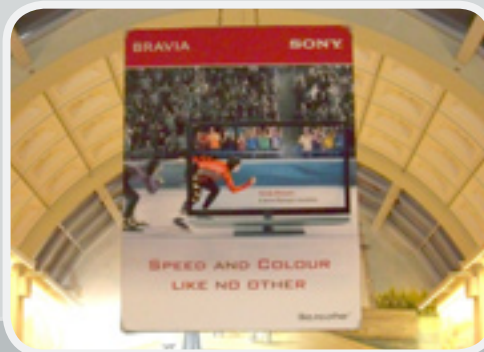

9' W x 12' H Mall Banner

MEDIA CATALOGUE

OAKVILLE PLACE MEDIA PORTFOLIO