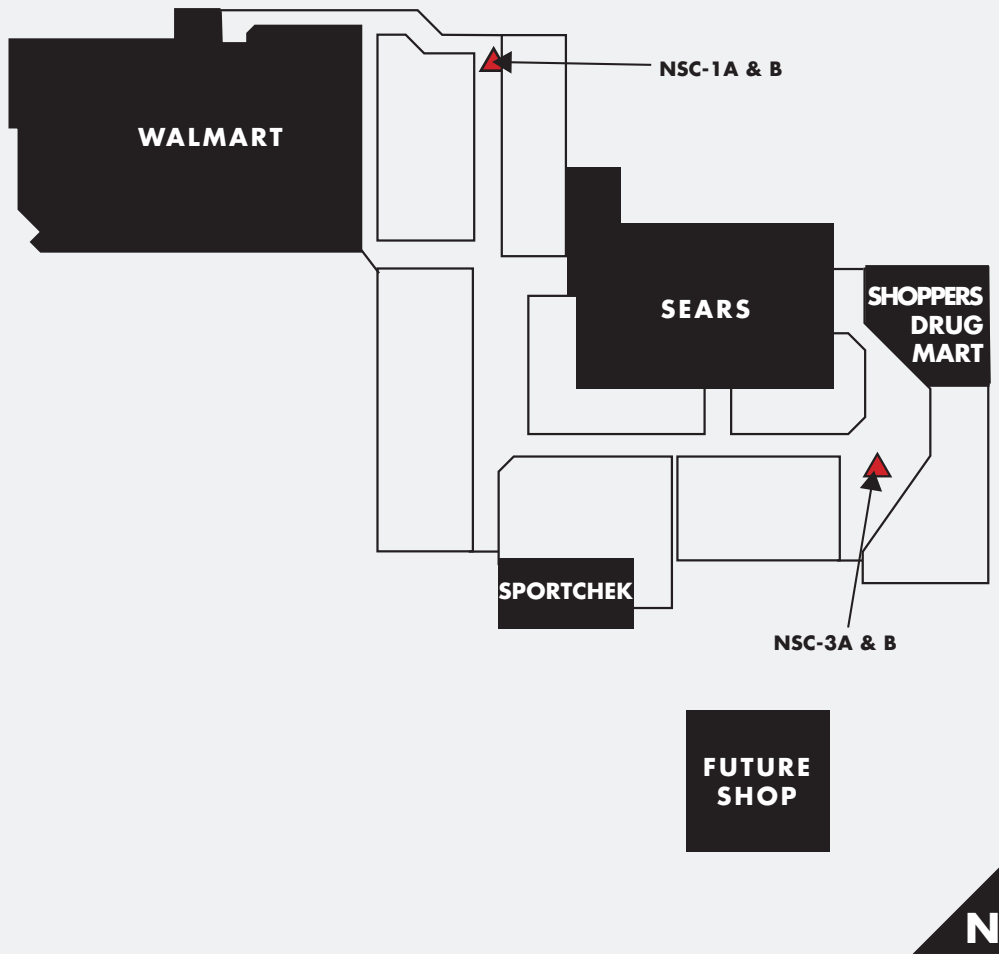

SUDBURY, ON • SUDBURY MARKET

New Sudbury Centre is the regional shopping center of Sudbury and an extended area of North Eastern Ontario. A strong mix of over 110 local, regional and national retailers and service target this market.

ANNUAL VISITORS

- 4,252,121

PRODUCTS AVAILABLE

	PRODUCT	SIZE	2010 RATE (4 WEEKS/NET)	INSTALLATION	PRODUCTION PER FACE
▲	MALL POSTER	4' W x 6' H	\$ 600 / FACE	N/A	\$ 160

LEVEL 1

VENUE MAP

NEW SUDBURY CENTRE MEDIA PORTFOLIO

4' W x 6' H Mall Poster

4' W x 6' H Mall Poster

MEDIA CATALOGUE