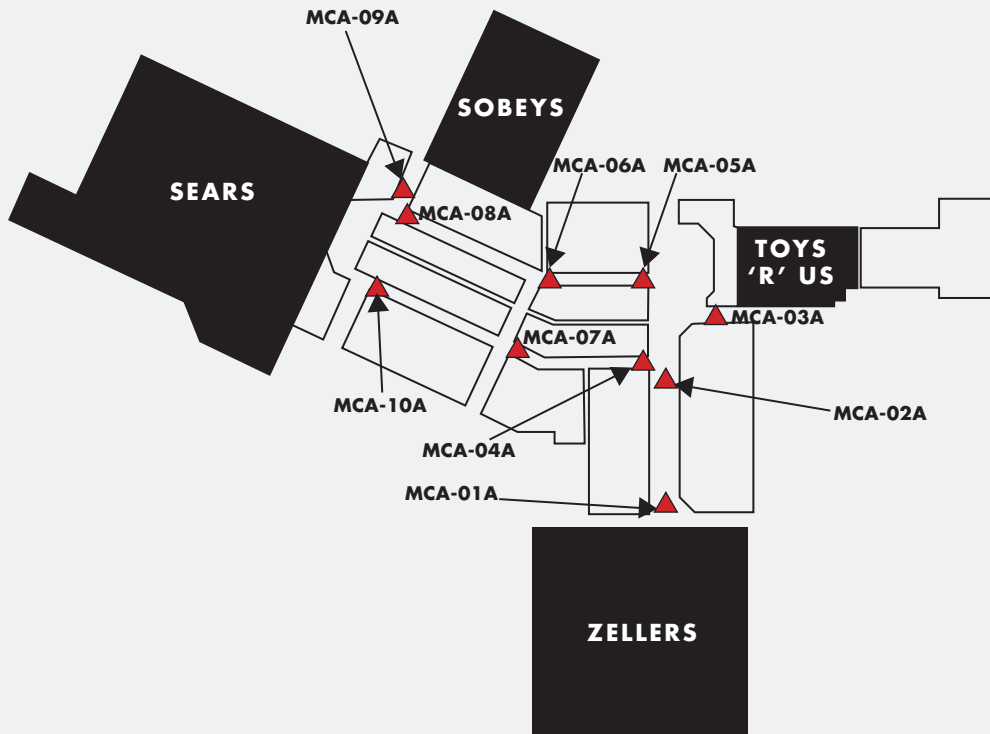

SAINT JOHN, NB • SAINT JOHN MARKET

McAllister Place is one of the largest regional shopping centres in New Brunswick with over 100 stores and services. The Centre is well located with access to a major artery; Highway 1. The trading area has a population of almost 120,000. Major anchor stores include Sears, Zellers, Sobeys and Toys 'R' Us.

ANNUAL VISITORS

- 5,094,935

PRODUCTS AVAILABLE

	PRODUCT	SIZE	2010 RATE (4 WEEKS/NET)	INSTALLATION	PRODUCTION PER FACE
▲	MALL POSTER	4' W x 6' H	\$ 600 / FACE	N/A	\$ 160

LEVEL 1

VENUE MAP

Mcallister Place Media Portfolio

4' W x 6' H Mall Poster

4' W x 6' H Mall Poster

4' W x 6' H Mall Poster

4' W x 6' H Mall Poster

MEDIA CATALOGUE