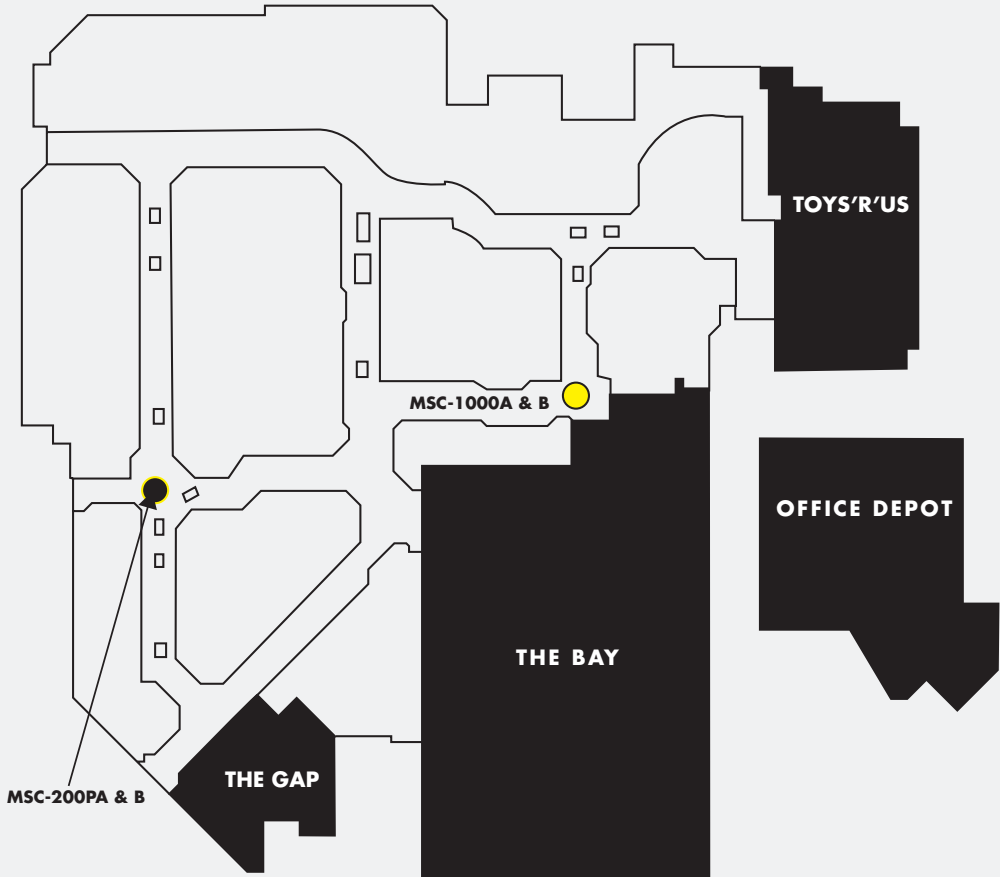

## VICTORIA, BC • VICTORIA MARKET

Mayfair Shopping Centre is a market dominant fashion centre on Vancouver Island and is located in Victoria, B.C., between two major traffic arteries. Mayfair is ideally situated along the key commuter routes to downtown, the airport, and ferry terminals. Characterized by a strong mix of national and independent retailers, the recent addition of new brand name stores further strengthens the centre's appeal and dominance in the trade area.

### PRODUCTS AVAILABLE

	PRODUCT	SIZE	2010 RATE (4 WEEKS/NET)	INSTALLATION	PRODUCTION PER FACE
●	PANOMAX MALL BANNER (DOUBLE SIDED)	9' W X 12' H	\$3,300 / FACE	\$975	\$1,066
●	RIGIFLEX MALL BANNER (DOUBLE SIDED)	9' W X 12' H	\$3,300 / FACE	\$975	\$1,066

LEVEL 1

N

VENUE MAP