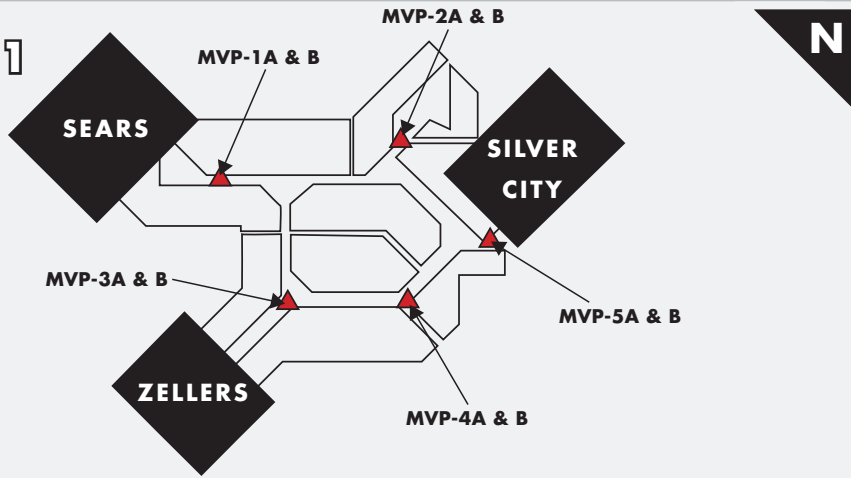

LONDON, ON • LONDON MARKET

Masonville Place Shopping Centre is located in London Ontario, the home of the University of Western Ontario. The University is within one and a half miles of the center and has a student population of over 32,000. The Centre's primary trade draws from the residential growth occurring in the north area of the city.

ANNUAL VISITORS

- 6,768,470

PRODUCTS AVAILABLE

	PRODUCT	SIZE	2010 RATE (4 WEEKS/NET)	INSTALLATION	PRODUCTION PER FACE
▲	MALL POSTER	4' W x 6' H	\$600 / FACE	N/A	\$160
●	MALL BANNER (DOUBLE SIDED)	9' W X 12' H	\$2,300 / FACE	\$975	\$1,066

LEVEL 1

LEVEL 2

VENUE MAP

MEDIA CATALOGUE

MASONVILLE PLACE MEDIA PORTFOLIO

9' W x 12' H Mall Banner

9' W x 12' H Mall Banner

4' W x 6' H Mall Poster

4' W x 6' H Mall Poster