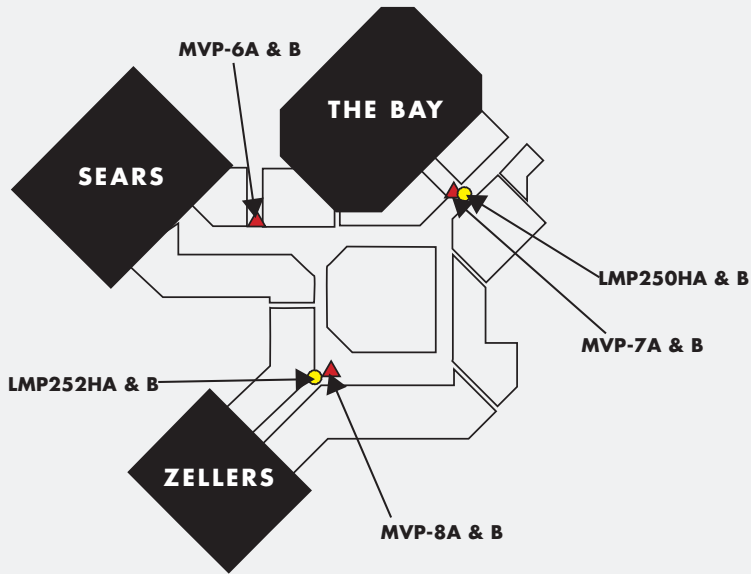

LONDON, ON • LONDON MARKET

Masonville Place Shopping Centre is located in London Ontario, the home of the University of Western Ontario. The University is within one and a half miles of the center and has a student population of over 32,000. The Centre's primary trade draws from the residential growth occurring in the north area of the city.

ANNUAL VISITORS

- 6,768,470

PRODUCTS AVAILABLE

	PRODUCT	SIZE	2010 RATE (4 WEEKS/NET)	INSTALLATION	PRODUCTION PER FACE
▲	MALL POSTER	4' W x 6' H	\$600 / FACE	N/A	\$160
●	MALL BANNER (DOUBLE SIDED)	9' W X 12' H	\$2,300 / FACE	\$975	\$1,066

LEVEL 1

LEVEL 2

VENUE MAP

MEDIA CATALOGUE

MASONVILLE PLACE MEDIA PORTFOLIO

9' W x 12' H Mall Banner

9' W x 12' H Mall Banner

4' W x 6' H Mall Poster

4' W x 6' H Mall Poster