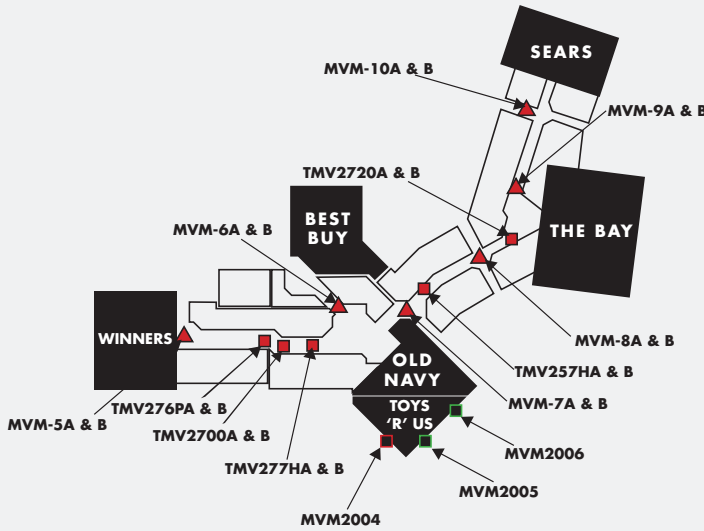

## MARKHAM, ON • TORONTO MARKET

The Markville Shopping Centre is considered the definitive mall of the Markham community and plays host to a wide array of international, national and local retailers. Strategically located to take advantage of this dynamic market, Markville has a superb merchandise mix complemented by a strong anchor store presence.

### ANNUAL VISITORS

- 9,509,265

### PRODUCTS AVAILABLE

	PRODUCT	SIZE	2010 RATE (4 WEEKS/NET)	INSTALLATION	PRODUCTION PER FACE
	ESCALATOR BANNER	20' W X 4' H	\$3,600 / FACE	\$630 + \$650 LIFT CHARGE	\$665
	MALL BANNER (DOUBLE SIDED)	9' W X 12' H	\$3,600 / FACE	\$975	\$1,387
	MALL POSTER	4' W x 6' H	\$800 / FACE	N/A	\$160
	MALL EXTERIOR	36' W X 16' H	\$3,600 / FACE	\$3,150	\$2,815
	MALL EXTERIOR	29' W X 16' H	\$3,120 / FACE	\$2,940	\$2,375
	ELEVATOR WRAP	TBD	TBD	TBD	TBD

# LEVEL 2

VENUE MAP