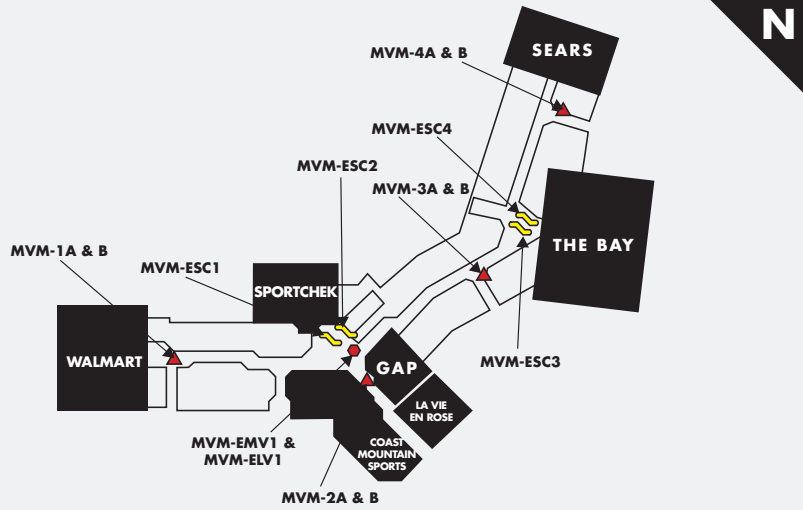

# MARKVILLE SHOPPING CENTRE

## MARKHAM, ON • TORONTO MARKET

The Markville Shopping Centre is considered the definitive mall of the Markham community and plays host to a wide array of international, national and local retailers. Strategically located to take advantage of this dynamic market, Markville has a superb merchandise mix complemented by a strong anchor store presence.

### PRODUCTS AVAILABLE

	PRODUCT	SIZE	2010 RATE (4 WEEKS/NET)	INSTALLATION	PRODUCTION PER FACE
	ESCALATOR BANNER	20' W X 4' H	\$3,600 / FACE	\$630 + \$650 LIFT CHARGE	\$665
	MALL BANNER (DOUBLE SIDED)	9' W X 12' H	\$3,600 / FACE	\$975	\$1,387
	MALL POSTER	4' W x 6' H	\$800 / FACE	N/A	\$160
	MALL EXTERIOR	36' W X 16' H	\$3,600 / FACE	\$3,150	\$2,815
	MALL EXTERIOR	29' W X 16' H	\$3,120 / FACE	\$2,940	\$2,375
	ELEVATOR WRAP	TBD	TBD	TBD	TBD

# LEVEL 2

VENUE MAP