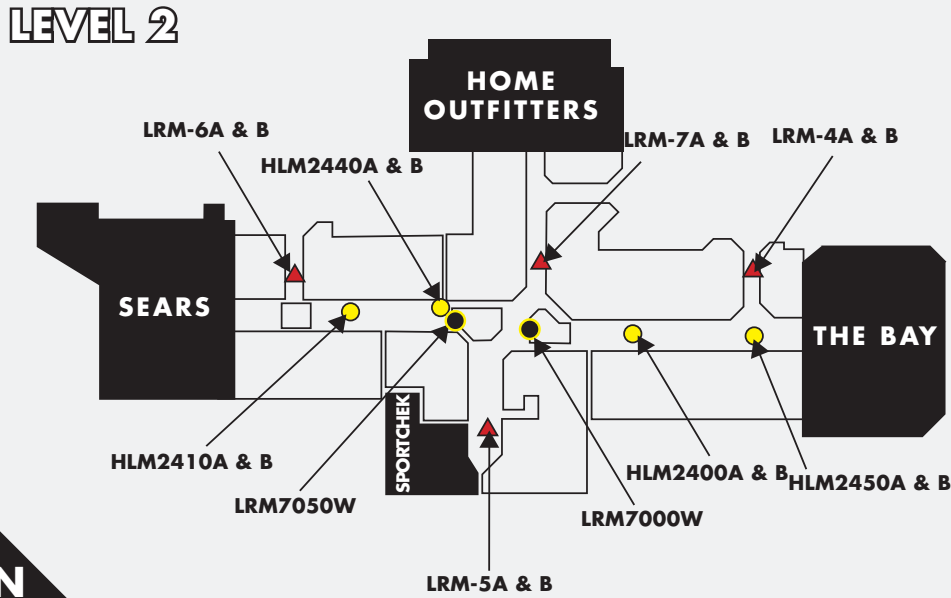

HAMILTON, ON • HAMILTON MARKET

Lime Ridge Mall is the dominant regional shopping center in the Greater Hamilton area. Located on Hamilton Mountain, the mall hosts a trading area of over 510,000, encompassing the new city of Hamilton and the towns of Ancaster, Dundas, Stoney Creek, Waterdown and the Brantford area.

ANNUAL VISITORS

- 9,716,737

PRODUCTS AVAILABLE

	PRODUCT	SIZE	2010 RATE (4 WEEKS/NET)	INSTALLATION	PRODUCTION PER FACE
	MALL POSTER	4' W x 6' H	\$800 / FACE	N/A	\$160
	MALL BANNER (DOUBLE SIDED)	9' W X 12' H	\$5,400	\$975	\$1,066
	MALL BANNER (SINGLE SIDED)	7' W X 11' H	\$2,300 / FACE	\$1,425	\$910
	MALL EXTERIOR	29' W x 24' H	\$2,360 / FACE	\$3,330	\$3,330

VENUE MAP

N

MEDIA CATALOGUE

4' W x 6' H Mall Poster

9' W x 12' H Mall Banner

7' W x 11' H Mall Banner

29' W x 24' H Mall Exterior

LIME RIDGE MALL MEDIA PORTFOLIO