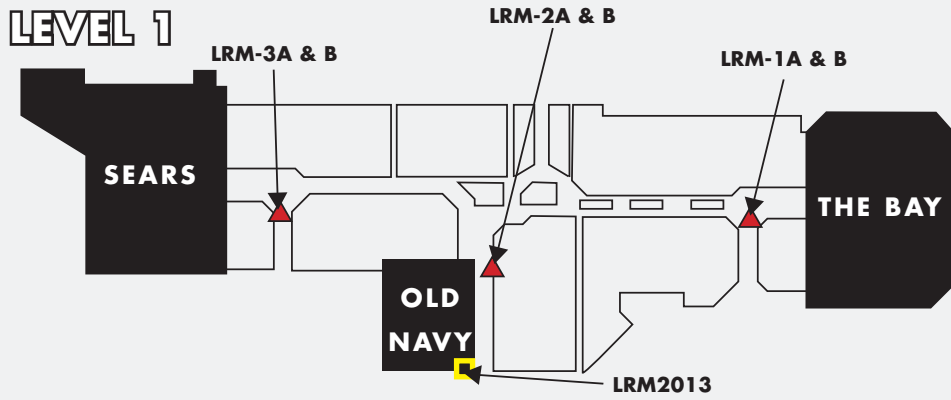

HAMILTON, ON • HAMILTON MARKET

Lime Ridge Mall is the dominant regional shopping center in the Greater Hamilton area. Located on Hamilton Mountain, the mall hosts a trading area of over 510,000, encompassing the new city of Hamilton and the towns of Ancaster, Dundas, Stoney Creek, Waterdown and the Brantford area.

ANNUAL VISITORS

- 9,716,737

PRODUCTS AVAILABLE

	PRODUCT	SIZE	2010 RATE (4 WEEKS/NET)	INSTALLATION	PRODUCTION PER FACE
	MALL POSTER	4' W x 6' H	\$800 / FACE	N/A	\$160
	MALL BANNER (DOUBLE SIDED)	9' W X 12' H	\$5,400	\$975	\$1,066
	MALL BANNER (SINGLE SIDED)	7' W X 11' H	\$2,300 / FACE	\$1,425	\$910
	MALL EXTERIOR	29' W x 24' H	\$2,360 / FACE	\$3,330	\$3,330

VENUE MAP

N

MEDIA CATALOGUE

4' W x 6' H Mall Poster

9' W x 12' H Mall Banner

7' W x 11' H Mall Banner

29' W x 24' H Mall Exterior

LIME RIDGE MALL MEDIA PORTFOLIO