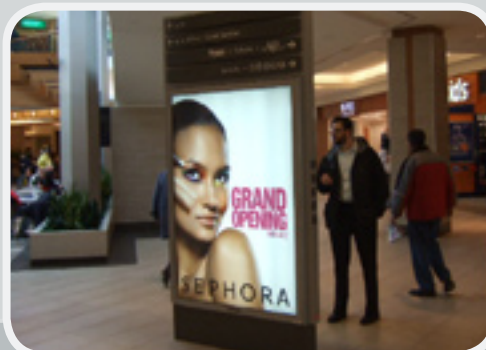

4' W x 6' H Mall Poster

MEDIA CATALOGUE

FAIRVIEW MALL MEDIA PORTFOLIO