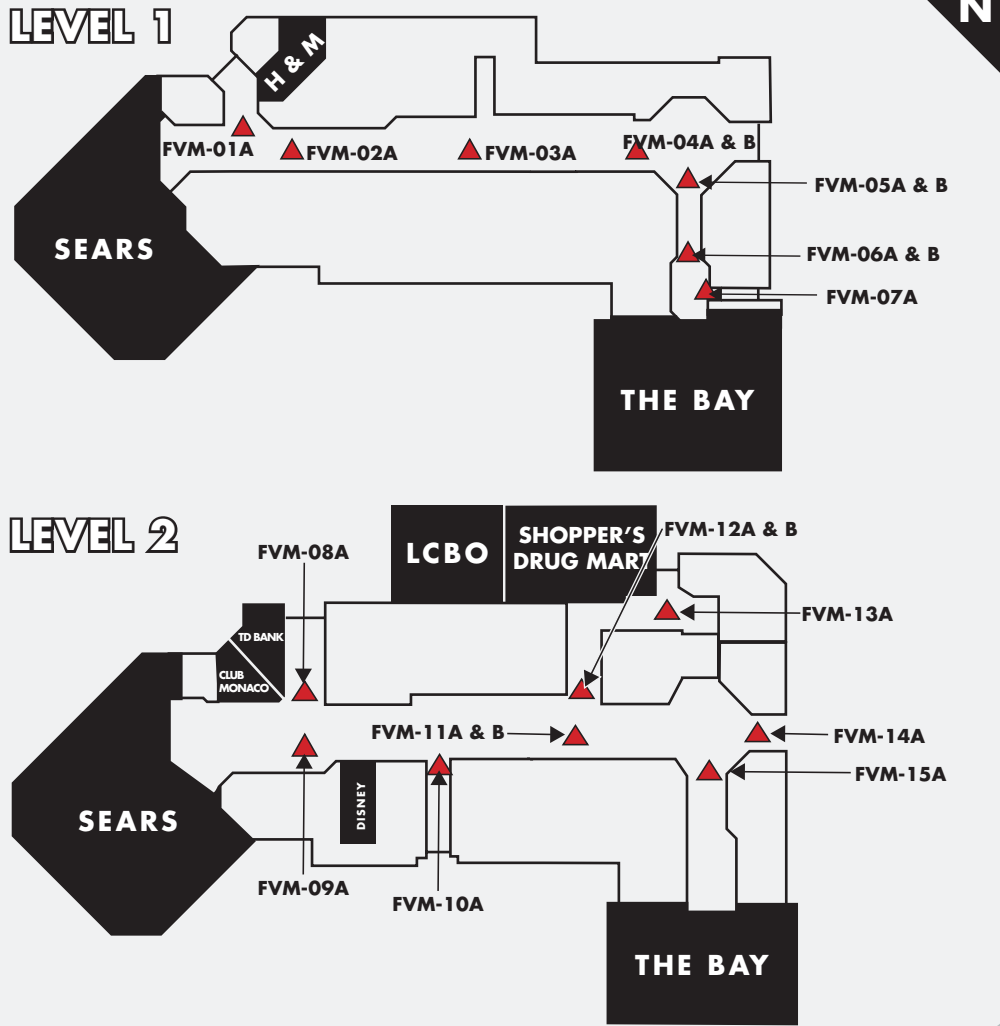

TORONTO, ON • TORONTO MARKET

Fairview Mall is one of the premier shopping centers in Toronto, easily accessible by car and public transit. Situated at the intersection of Hwys. 404 and 401, Fairview Mall is also directly connected to the new Sheppard subway. The center draws from a large trade area of over 1.4 million people.

ANNUAL VISITORS

- 11,433,026

PRODUCTS AVAILABLE

	PRODUCT	SIZE	2010 RATE (4 WEEKS/NET)	INSTALLATION	PRODUCTION PER FACE
	MALL POSTER	4' W x 6' H	\$ 1,000 / FACE	N/A	\$ 160

VENUE MAP

4' W x 6' H Mall Poster

4' W x 6' H Mall Poster

4' W x 6' H Mall Poster

4' W x 6' H Mall Poster

MEDIA CATALOGUE

FAIRVIEW MALL MEDIA PORTFOLIO