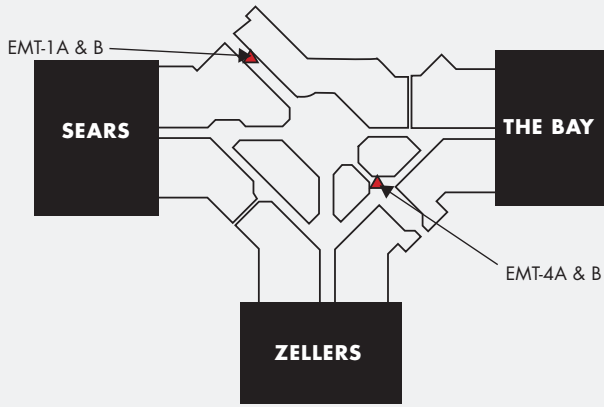

MISSISSAUGA, ON • TORONTO MARKET

Erin Mills Town Centre is centrally located in the growing Erin Mills community of Mississauga, the fifth largest head office centre in Canada. Over 200 shops and services welcome customers from across Mississauga, Oakville and Halton Hills. The centre boasts one of the highest average household income of malls in Canada.

ANNUAL VISITORS

- 8,758,510

PRODUCTS AVAILABLE

| | PRODUCT | SIZE | 2010 RATE (4 WEEKS/NET) | INSTALLATION | PRODUCTION PER FACE |
|---|-------------------------------|--------------|----------------------------|--------------|------------------------|
|  | MALL POSTER | 4' W x 6' H | \$800 / FACE | N/A | \$160 |
|  | MALL BANNER (DOUBLE SIDED) | 9' W X 12' H | \$3,300 / FACE | \$975 | \$1,066 |
|  | MALL BANNER (SINGLE SIDED) | 9' W X 12' H | \$3,300 / FACE | \$975 | \$1,066 |

LEVEL 1

LEVEL 2

N

VENUE MAP

ERIN MILLS TOWN CENTRE MEDIA PORTFOLIO

9' W x 12' H Mall Banner (Double Sided)

9' W x 12' H Mall Banner (Single Sided)

4' W x 6' H Mall Poster

4' W x 6' H Mall Poster

MEDIA CATALOGUE