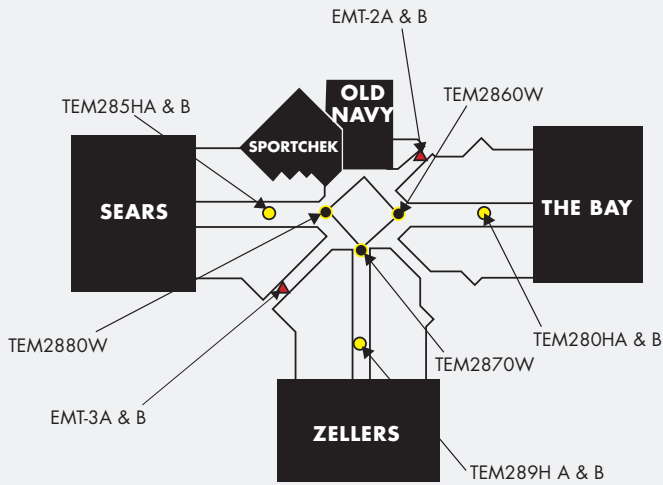

ANNUAL VISITORS

- 8,758,510

PRODUCTS AVAILABLE

| | PRODUCT | SIZE | 2010 RATE (4 WEEKS/NET) | INSTALLATION | PRODUCTION PER FACE |
|---|-------------------------------|--------------|----------------------------|--------------|------------------------|
|  | MALL POSTER | 4' W x 6' H | \$800 / FACE | N/A | \$160 |
|  | MALL BANNER (DOUBLE SIDED) | 9' W X 12' H | \$3,300 / FACE | \$975 | \$1,066 |
|  | MALL BANNER (SINGLE SIDED) | 9' W X 12' H | \$3,300 / FACE | \$975 | \$1,066 |

LEVEL 1

LEVEL 2

N

VENUE MAP

ERIN MILLS TOWN CENTRE MEDIA PORTFOLIO

9' W x 12' H Mall Banner (Double Sided)

9' W x 12' H Mall Banner (Single Sided)

4' W x 6' H Mall Poster