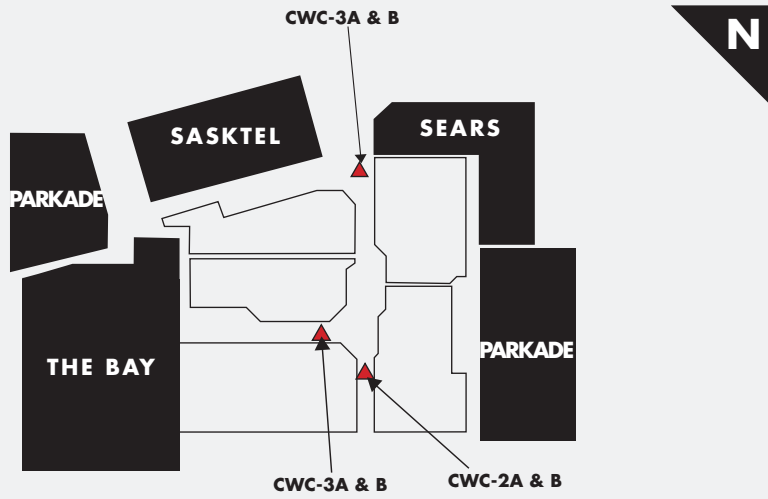

**REGINA, SK • REGINA MARKET**

Located in downtown Regina, Cornwall Centre is connected to eight office towers, The Delta Hotel & Convention Centre, and Casino Regina. The centre, the largest in southern Saskatchewan, has an annual pedestrian count of nearly seven million. It features the only Eddie Bauer, Gap / Gap Kids, Roots, Danier, Esprit, The Bay and Sears stores in the region.

**ANNUAL VISITORS**

- 6,960,000

**PRODUCTS AVAILABLE**

	PRODUCT	SIZE	2010 RATE (4 WEEKS/NET)	INSTALLATION	PRODUCTION PER FACE
▲	MALL POSTER	4' W x 6' H	\$600 / FACE	N/A	\$160
●	MALL BANNER (DOUBLE SIDED)	9' W X 12' H	\$5,400 / FACE	\$2,500	\$1,178

LEVEL 1

LEVEL 2

VENUE MAP

CORNWALL CENTRE MEDIA PORTFOLIO

9' W x 12' H Mall Banner

4' W x 6' H Mall Poster

4' W x 6' H Mall Poster

4' W x 6' H Mall Poster