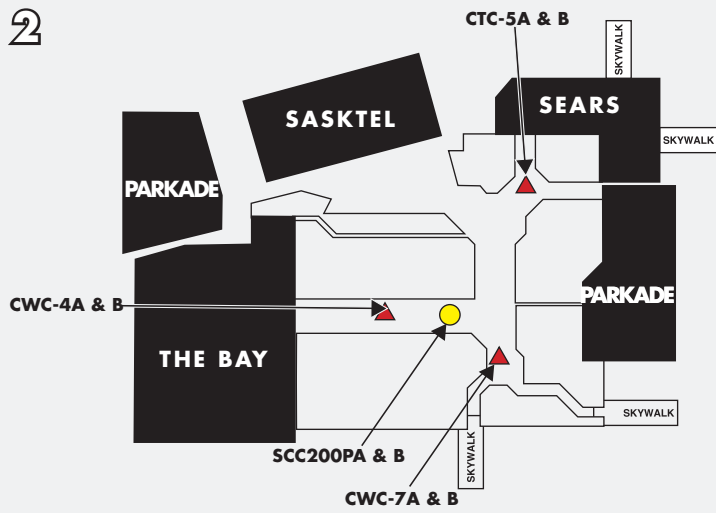

**REGINA, SK • REGINA MARKET**

Located in downtown Regina, Cornwall Centre is connected to eight office towers, The Delta Hotel & Convention Centre, and Casino Regina. The centre, the largest in southern Saskatchewan, has an annual pedestrian count of nearly seven million. It features the only Eddie Bauer, Gap / Gap Kids, Roots, Danier, Esprit, The Bay and Sears stores in the region.

**ANNUAL VISITORS**

- 6,960,000

**PRODUCTS AVAILABLE**

	PRODUCT	SIZE	2010 RATE (4 WEEKS/NET)	INSTALLATION	PRODUCTION PER FACE
▲	MALL POSTER	4' W x 6' H	\$600 / FACE	N/A	\$160
●	MALL BANNER (DOUBLE SIDED)	9' W X 12' H	\$5,400 / FACE	\$2,500	\$1,178

LEVEL 1

LEVEL 2

VENUE MAP

CORNWALL CENTRE MEDIA PORTFOLIO

9' W x 12' H Mall Banner

4' W x 6' H Mall Poster

4' W x 6' H Mall Poster

4' W x 6' H Mall Poster