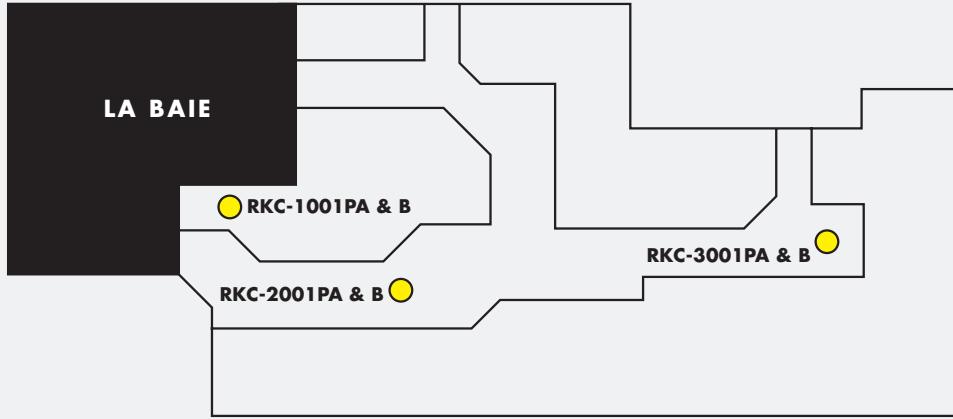

**MONTRÉAL, QC • MONTRÉAL MARKET**

Located in the Mont-Royal district near l'Acadie Circle, Centre Rockland is access-friendly from all points of the Montréal region and surrounding areas. Centre Rockland has distinguished itself over the years as being "the" high-end fashion centre in Montréal and is known for its inviting and elegant decor, its attractive architecture and its numerous skylights. The mall includes over 170 stores, services and restaurants such as The Bay, Linen Chest, SAQ and Sports Experts. Also, a multilevel sheltered parking lot is available to customers free of charge.

**ANNUAL VISITORS**

- 4,997,323

**PRODUCTS AVAILABLE**

	PRODUCT	SIZE	2010 RATE (4 WEEKS/NET)	INSTALLATION	PRODUCTION PER FACE
	PANOMAX MALL BANNER (DOUBLE SIDED)	9' W x 12' H	\$ 5,400	\$ 2,500	\$ 1,155

LEVEL 3

N

VENUE MAP

9' W x 12' H Panomax Mall Banner

9' W x 12' H Panomax Mall Banner

9' W x 12' H Panomax Mall Banner

9' W x 12' H Panomax Mall Banner

MEDIA CATALOGUE