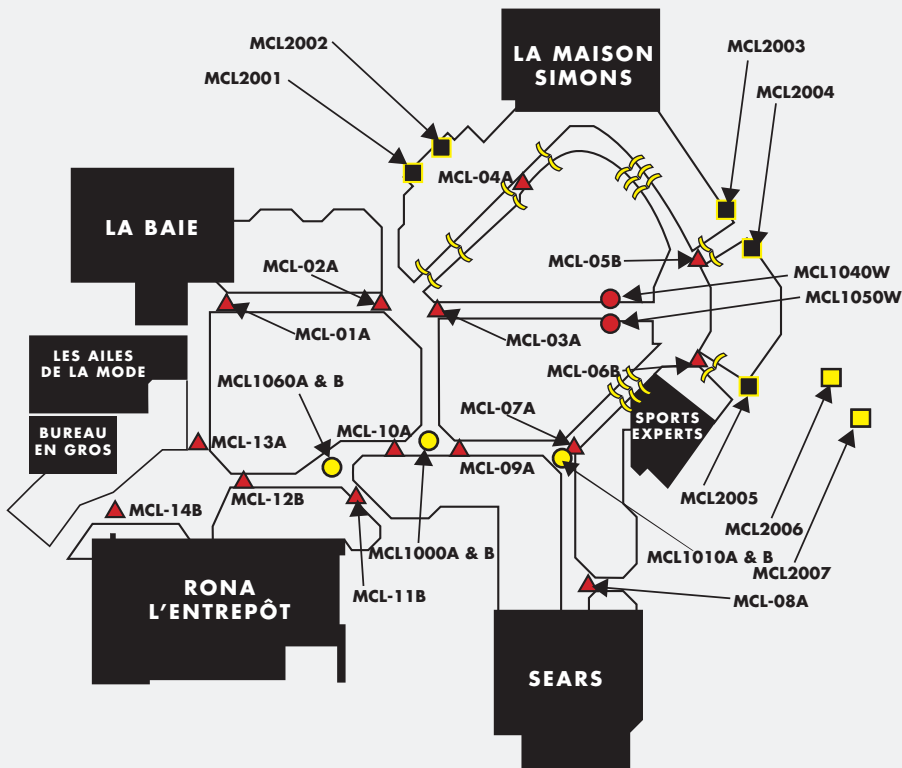

12' W x 16' H Mall Exterior Banners

LAVAL, QC • MONTRÉAL MARKET

Le Carrefour Laval is north Montréal's premier shopping centre drawing from a trading area with a population base of 1,209,706. The mall is strategically located at the intersection of the Laurentian Autoroute (15) and Laval Autoroute (440), making it highly accessible to customers.

ANNUAL VISITORS

- 11,221,636

PRODUCTS AVAILABLE

	PRODUCT	SIZE	2010 RATE (4 WEEKS/NET)	INSTALLATION	PRODUCTION PER FACE
	MAIL BANNER (SINGLE SIDED)	9' W x 12' H	\$3,600 / FACE	\$975	\$1,066
	RIGIFLEX MAIL BANNER (DOUBLE SIDED)	9' W x 12' H	\$7,200	\$975	\$1,387
	MAIL EXTERIOR	12' W x 16' H	\$3,200 / FACE	\$2,410	\$1,230
	MAIL EXTERIOR	8' W x 10' H	\$1,160 / FACE	\$1,610	\$680
	MAIL POSTER	4' W x 6' H	\$800 / FACE	N/A	\$160
	TRUMPET BANNER	18" W x 48" H (48 faces)	Contact your Clear Channel Outdoor Account Executive for more information on this product.		

LEVEL 1

VENUE MAP

CARREFOUR LAVAL MEDIA PORTFOLIO

4' W x 6' H Mall Poster

9' W x 12' H Mall Banner

8' W x 10' H Mall Exterior

18' W x 48' H Trumpet Banners

MEDIA CATALOGUE