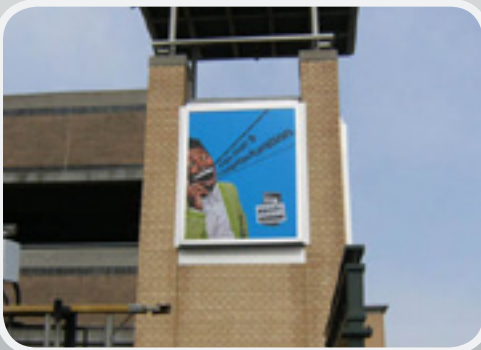

8' W x 10' H Mall Exterior