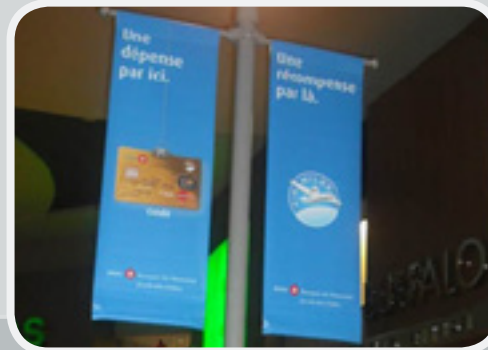

18' W x 48' H Trumpet Banners

MEDIA CATALOGUE