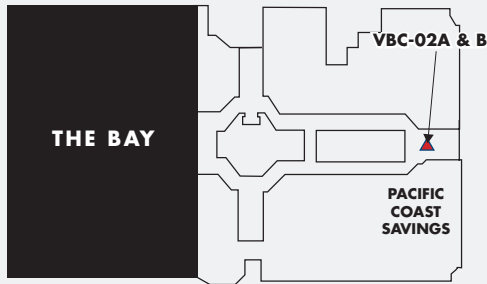

VICTORIA, BC • VICTORIA MARKET

This popular mall has established itself as the premiere retailing site in downtown Victoria. Located in the heart of the downtown main local business centre, The Bay Centre is also a popular year round tourist destination with over 3.6 million tourist visits per year.

ANNUAL VISITORS

- 6,510,763

PRODUCTS AVAILABLE

	PRODUCT	SIZE	2010 RATE (4 WEEKS/NET)	INSTALLATION	PRODUCTION PER FACE
●	MALL BANNER (DOUBLE SIDED)	9' W x 12' H	\$5,400	\$975	\$1,066
▲	MALL POSTER	4' W x 6' H	\$600 / FACE	N/A	\$160
)	TRUMPET BANNERS	2' W x 7' H	\$440 / FACE	\$90 + \$650 LIFT CHARGE	\$200

LEVEL 1

LEVEL 2

LEVEL 3

LEVEL 4

VENUE MAP

BAY CENTRE MEDIA PORTFOLIO

9' W x 12' H Mall Banner

4' W x 6' H Mall Poster