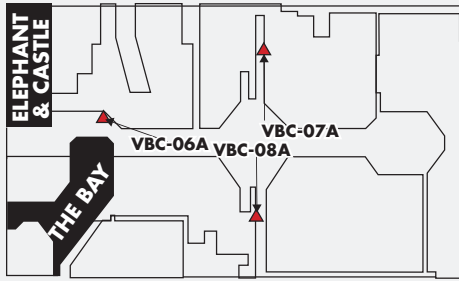

VICTORIA, BC • VICTORIA MARKET

This popular mall has established itself as the premiere retailing site in downtown Victoria. Located in the heart of the downtown main local business centre, The Bay Centre is also a popular year round tourist destination with over 3.6 million tourist visits per year.

ANNUAL VISITORS

- 6,510,763

PRODUCTS AVAILABLE

	PRODUCT	SIZE	2010 RATE (4 WEEKS/NET)	INSTALLATION	PRODUCTION PER FACE
●	MALL BANNER (DOUBLE SIDED)	9' W x 12' H	\$5,400	\$975	\$1,066
▲	MALL POSTER	4' W x 6' H	\$600 / FACE	N/A	\$160
)	TRUMPET BANNERS	2' W x 7' H	\$440 / FACE	\$90 + \$650 LIFT CHARGE	\$200

LEVEL 1

LEVEL 2

LEVEL 3

LEVEL 4

VENUE MAP

BAY CENTRE MEDIA PORTFOLIO

9' W x 12' H Mall Banner

4' W x 6' H Mall Poster

4' W x 6' H Mall Postera

2' W x 7' H Trumpet Banner

MEDIA CATALOGUE