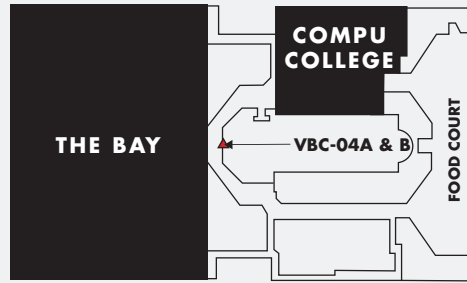

VICTORIA, BC • VICTORIA MARKET

This popular mall has established itself as the premiere retailing site in downtown Victoria. Located in the heart of the downtown main local business centre, The Bay Centre is also a popular year round tourist destination with over 3.6 million tourist visits per year.

LEVEL 1

LEVEL 2

LEVEL 3

LEVEL 4

VENUE MAP

BAY CENTRE MEDIA PORTFOLIO

9' W x 12' H Mall Banner

4' W x 6' H Mall Poster