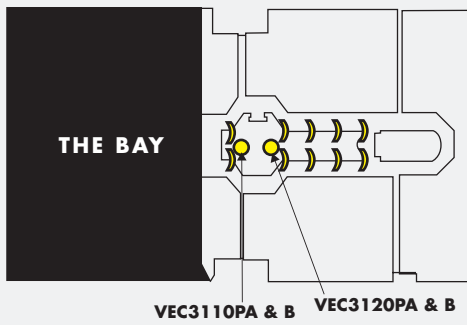

ANNUAL VISITORS

- 6,510,763

PRODUCTS AVAILABLE

	PRODUCT	SIZE	2010 RATE (4 WEEKS/NET)	INSTALLATION	PRODUCTION PER FACE
●	MALL BANNER (DOUBLE SIDED)	9' W x 12' H	\$5,400	\$975	\$1,066
▲	MALL POSTER	4' W x 6' H	\$600 / FACE	N/A	\$160
)	TRUMPET BANNERS	2' W x 7' H	\$440 / FACE	\$90 + \$650 LIFT CHARGE	\$200

LEVEL 1

LEVEL 2

LEVEL 3

LEVEL 4

VENUE MAP

BAY CENTRE MEDIA PORTFOLIO

9' W x 12' H Mall Banner

4' W x 6' H Mall Poster

4' W x 6' H Mall Postera

2' W x 7' H Trumpet Banner

MEDIA CATALOGUE